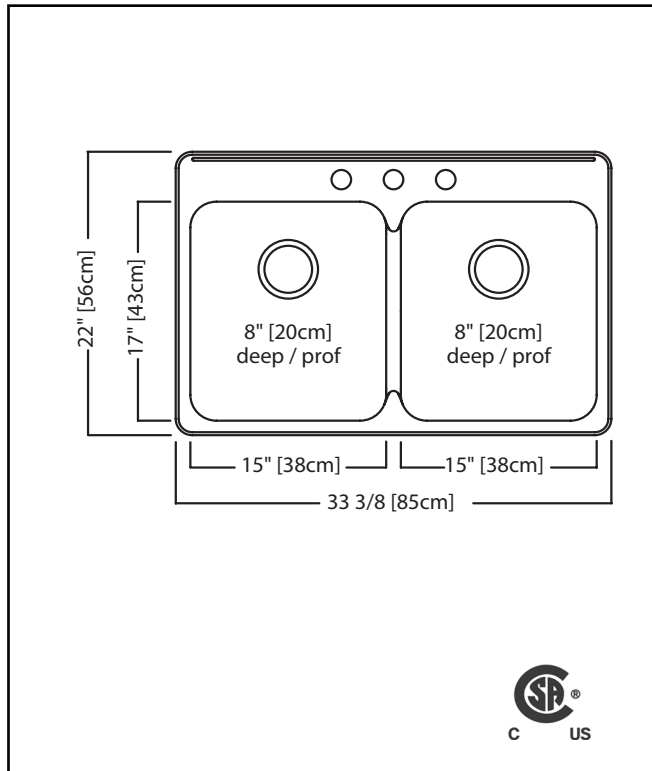

### DOUBLE BOWL 20 GAUGE TOPMOUNT/DROP IN

MODEL: QDLA2233-8-4N (4 FAUCET HOLES)

MODEL: QDLA2233-8-3N (3 FAUCET HOLES)

MODEL: QDLA2233-8-1N (1 FAUCET HOLE)

- ✓ EZ Torque hassle-free installation system that simplifies the installation process...just drop and drill
- ✓ Sound dampening system that reduces excess noise from running water and disposal vibration
- ✓ Rear off-set drain maximizes the usable bottom surface of the bowl while also creating extra cabinet space beneath the sink
- ✓ Resilient finish offers lasting durability

### TECHNICAL FEATURES

OVERALL SINK SIZE (OD)	22" FB x 33 3/8" LR
EQUAL BOWL SIZES (ID)	16" FB x 15" LR x 8" DP
MINIMUM CABINET SIZE	36"
MATERIAL	20 Gauge
CORNER RADIUS	50 mm
STAINLESS STEEL FINISH	Satin Finish with Mirror Finished Rim
DRAIN HOLE LOCATION	Rear
INSTALLATION TYPE	Topmount/Drop In
SOUND COATING	Undercoating
WEIGHT	17.2 lbs
WARRANTY	Limited Lifetime
COUNTRY OF ORIGIN	Canada